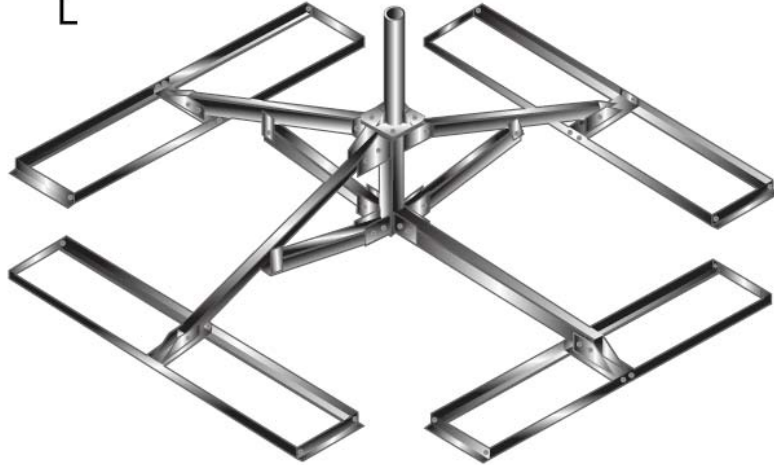

**PRODUCT
SPECIFICATIONS**

Available Models

Model 4VL16
(Up to 9 blocks/leg)

Model 4VL32
(Up to 18 blocks/leg)

2.4 m Non-Penetrating Roof Mount MODEL 4VL

The Skyware Global 4VL non-penetrating roof mount is designed to accommodate the 2.4 m offset antenna system. This mount has been field proven to meet demanding commercial applications.

The non-penetrating roof mount is designed to be used on a flat roof and incorporates trays to hold ballast. The 4VL NPRM is a solid, easily-installed and cost-effective mounting system.

- For installations up to 125 mph survival.
- Includes rubber roof pads.
- Tray holds up to nine blocks each.
- Ballast tailored to site requirements.
- Up to two trays per leg.
- All materials comply with EU directive No. 2002/95/EC (RoHS)