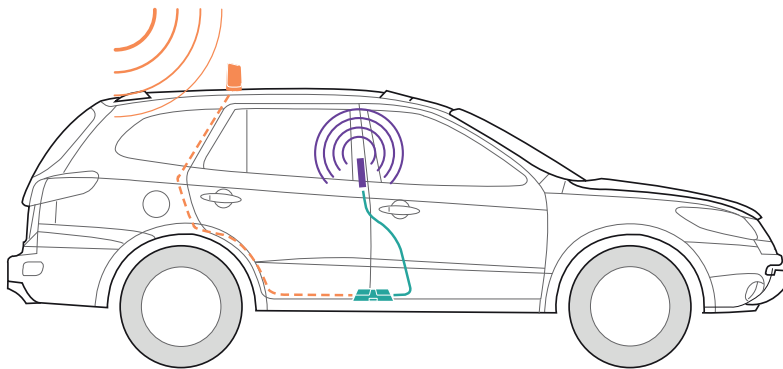

The sleek, metallic red exterior of the Drive Reach isn’t just for show. The unique fin design increases surface area ensuring peak performance. Reliable SMA connections on the booster make secure antenna installation a snap. With its enhanced cellular coverage, enjoy fewer dropped calls, better voice quality, faster data speeds, and extended battery life.

Drive Reach simultaneously boosts cell signal for multiple users. Easy-to-follow instructions make tool-free installation a breeze. Plug the Drive Reach into the car’s power supply, place the magnetic roof antenna, and get on the road to better signal.

*New frequency band utilized by Drive Reach.

INSTALLATION

- 1 **Receives signal:** The powerful antenna reaches out to access voice and data signals, then delivers them to the booster.
- 2 **Boost signal:** The booster receives the signal, amplifies it, and serves as a relay between your phone and the nearest cell tower.
- 3 **Broadcasts signal:** Your devices get a stronger signal, and calls and data are fed through the booster back to the network.