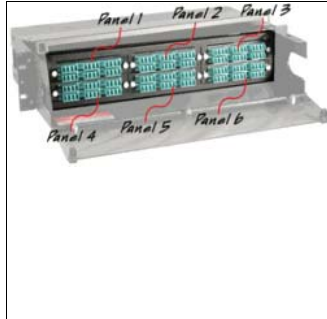

RAC-2X

RAC-2X - Fiber Enclosure, Rack Mount, 6 Panel, 2U. Dimensions: Width = 17", Depth = 12", Height = 3.5" Weight (unloaded): 12 lbs. Port Capacity: 6-144

Toll Free: 1-888-824-0206

Office: 770-754-4547; 770-757-1767